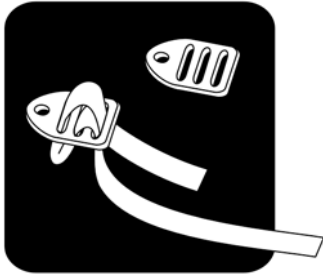

Chest Strap and Hip Belt Attaching Hardware

METAL ATTACHING CLIP

ATTACH 1" OR 1.5" STRAP
TO CHAIR

3-BAR SLIDING CLIP

LOOP STRAP AROUND
FRAME

USE WITH METAL
ATTACHING CLIP

OPTIONAL HINGED COLLAR

USE WITH METAL ATTACHING CLIP TO CREATE A MOUNTING POINT ANYWHERE ALONG FRAME