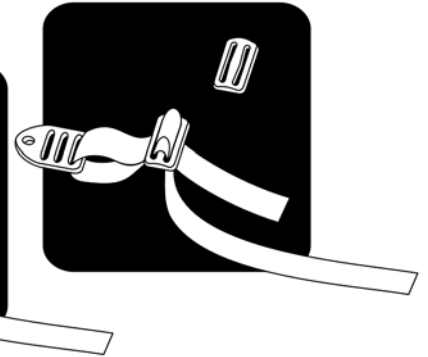

Chest Strap and Hip Belt Attaching Hardware

METAL ATTACHING CLIP

ATTACH 1" OR 1.5" STRAP
TO CHAIR

3-BAR SLIDING CLIP

LOOP STRAP AROUND
FRAME

USE WITH METAL
ATTACHING CLIP

OPTIONAL HINGED COLLAR

USE WITH METAL ATTACHING CLIP TO CREATE A MOUNTING POINT ANYWHERE ALONG FRAME